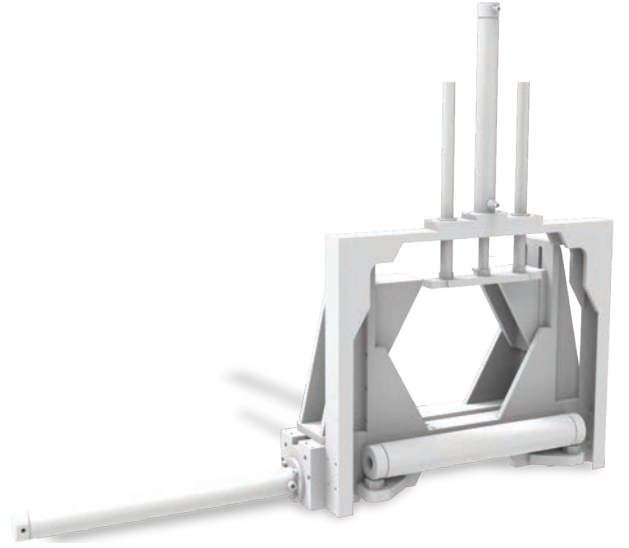

OPSIYONEL ÖZELLİKLER

OPTIONAL FEATURES

Cuteral
INTEGRATED CUTTING SYSTEMS

HİDROLİK ŞERİT GERDİRME
HYDRAULIC BLADE TENSIONING

KURTAĞZI - ÜSTBASKI
DOVETAIL CLAMPING - BUNDLE CLAMPING

ÜSTBASKI
BUNDLE CLAMPING

LAZER
LASER